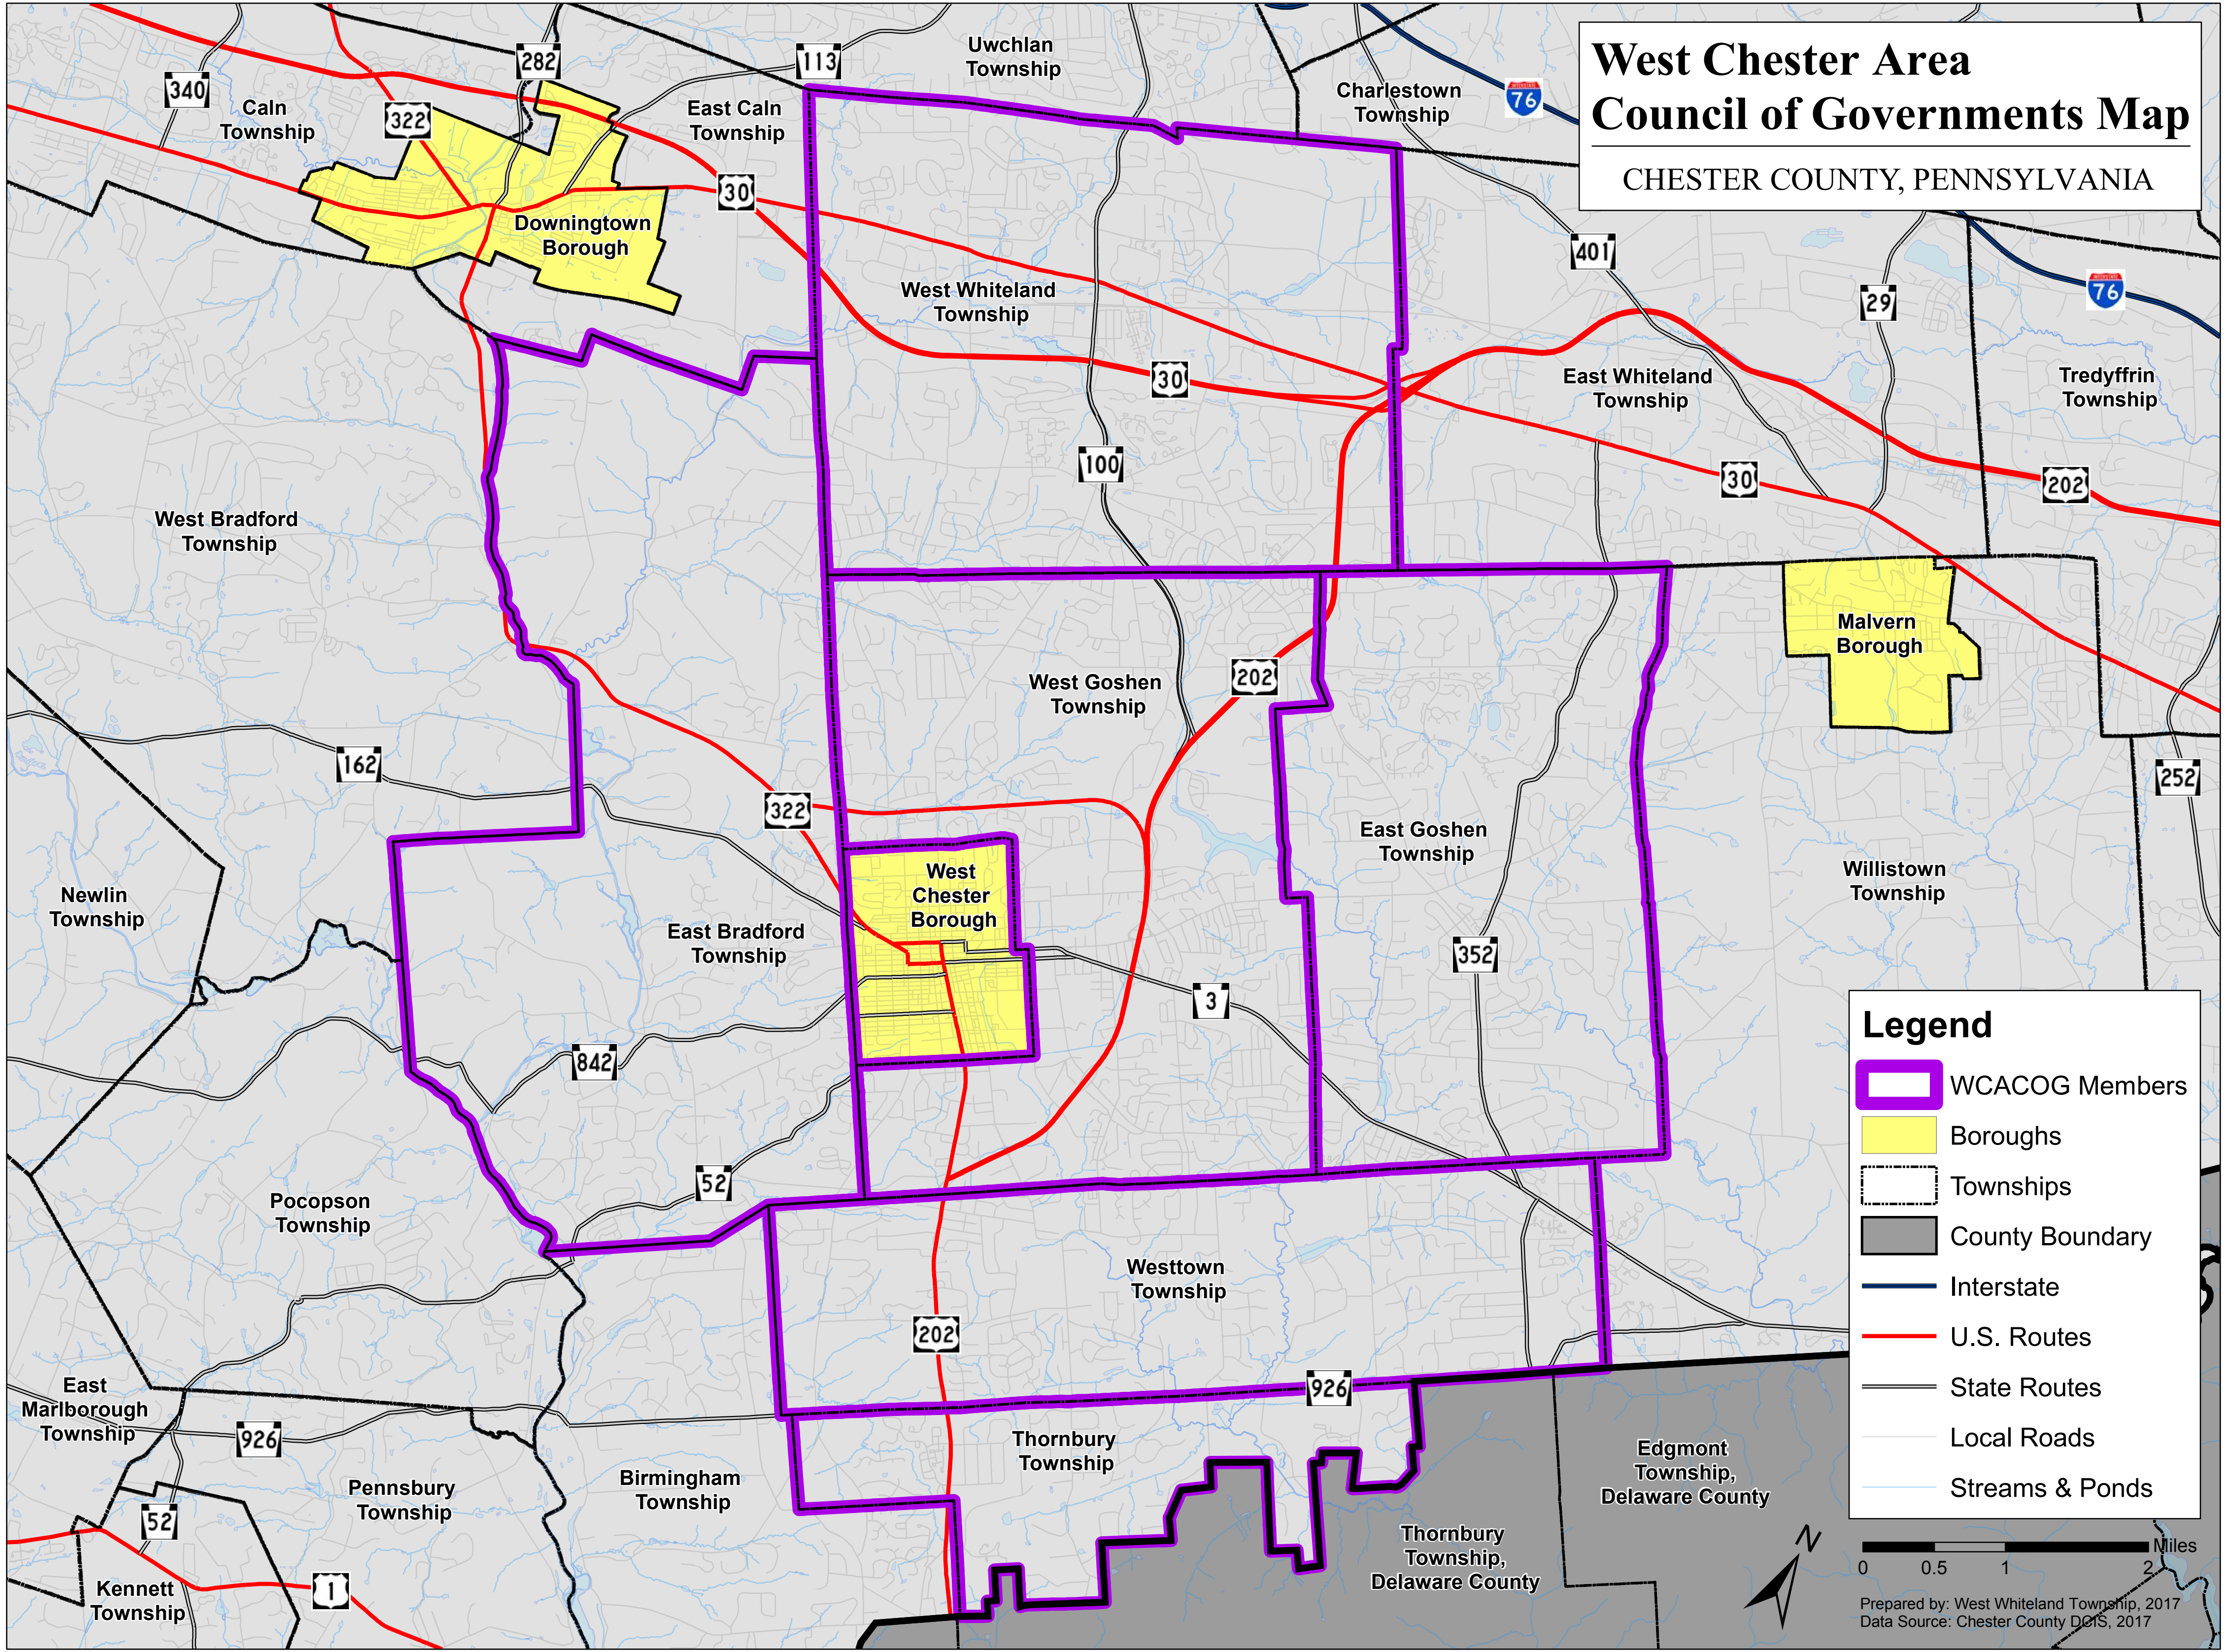

# West Chester Area Council of Governments Map

CHESTER COUNTY, PENNSYLVANIA

**Legend**

-  WCACOG Members
-  Boroughs
-  Townships
-  County Boundary
-  Interstate
-  U.S. Routes
-  State Routes
-  Local Roads
-  Streams & Ponds

Prepared by: West Whiteland Township, 2017  
 Data Source: Chester County DCIS, 2017